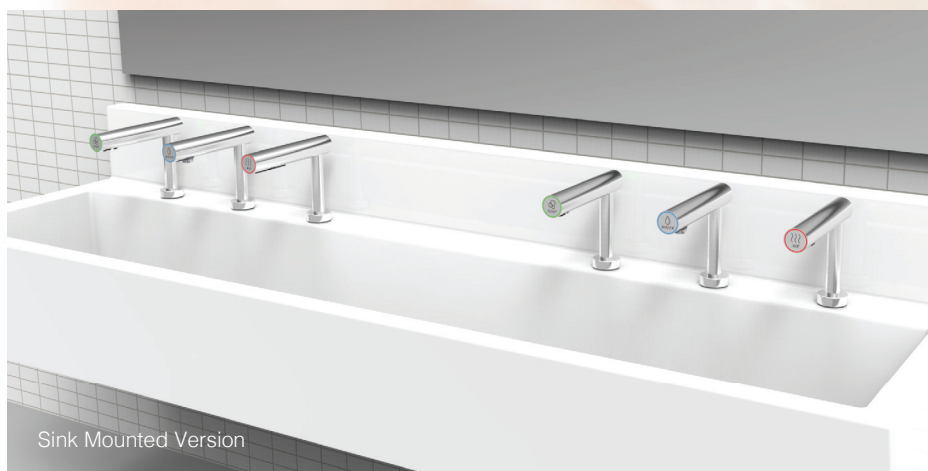

ATC EcoTap Washroom Range

Experience Unique

- Soap Dispenser
- Auto Water Tap
- High Speed Hand Drying

Wall Mounted Version

EcoTaps for a Green Future

Intelligent Energy Saving
Temperature Control Technology
for Commercial Washrooms

atcelec.co.uk

atc

The ATC logo consists of the lowercase letters 'atc' in a bold, blue, sans-serif font. A horizontal green line is positioned directly beneath the letters.

ATC EcoTap

The future of Washroom Technology

Product Features

- Hand washing and Drying in one location
- Taps installed in situ within Sink or above sink
- Simple to operate – automatic operation
- Ideal for High Usage Washrooms
- More hygienic – no touch
- Intelligent Energy Saving, Temperature Control technology
 - Hand Drying temperature
- Wash and dry your hands in 40 seconds
 - Water Conservation
- Taps manufactured High Quality 304 Stainless Steel,
- Alternative tap colour options with PVD finish
- Quiet Operation
- Concealed Mechanisms for easy servicing
- Increased Safety – no water on the floor
- Soap dispenser available with liquid or foam outlets and 1.5 or 3 ltr storage containers

ATC EcoTap range

Designed to complement modern high traffic bathrooms with a complete range of Soap Dispenser, Auto Tap and High Speed Hand Dryer.

DESCRIPTION

Product Code	ATC EcoTap
Cover Material	304 Stainless steel
Finish	Brushed
Activation	Automatic