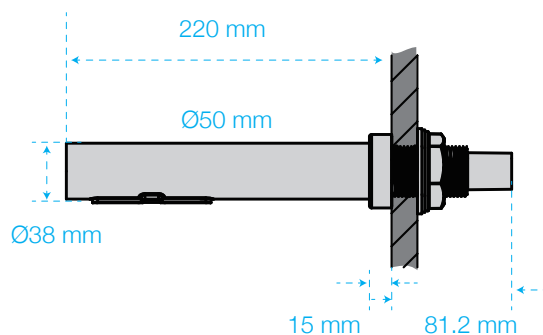

SAFETY FEATURES

Motor Thermal Protection	102°C Auto Resetting
Heater Thermal Protection	139°C Auto Resetting
Time Protection	60s Auto shut off
Cover	304 Stainless steel
Protection	I.P. 35

ELECTRICAL HAND DRYER SPECIFICATIONS

APPROVALS

DIMENSIONS

Wall mounted

Sink mounted

Energy Efficient

Low Running Costs 500 Watts without heat 1000 Watts maximum

High Performance

Dries Hands in 12-15 Seconds