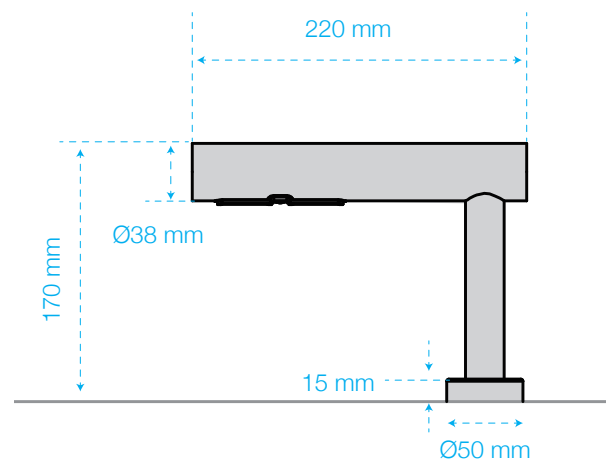

APPROVALS

DIMENSIONS

Wall mounted

Sink mounted

Energy Efficient

Low Running Costs 500 Watts without heat 1000 Watts maximum

High Performance

Dries Hands in 12-15 Seconds