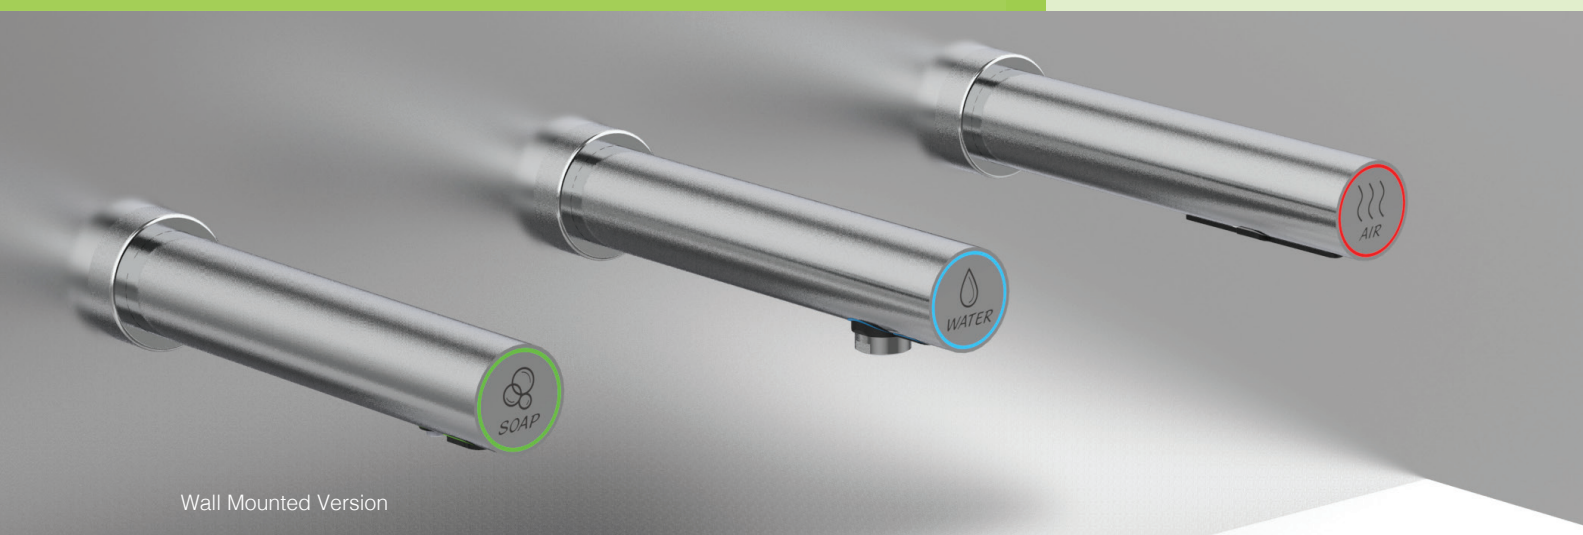

ATC EcoTap Washroom Range

Experience Unique

- Soap Dispenser
- Auto Water Tap
- High Speed Hand Drying

Wall Mounted Version

EcoTaps for a Green Future

Intelligent Energy Saving
Temperature Control Technology
for Commercial Washrooms

atcelec.co.uk

atc

The ATC logo consists of the lowercase letters 'atc' in a bold, blue, sans-serif font. A horizontal green line is positioned directly beneath the letters.

ATC EcoTap

The future of Washroom Technology

Product Features

- Hand washing and Drying in one location
- Taps installed in situ within Sink or above sink
- Simple to operate – automatic operation
- Ideal for High Usage Washrooms
- More hygienic – no touch
- Intelligent Energy Saving, Temperature Control technology
 - Hand Drying temperature
- Wash and dry your hands in 40 seconds
 - Water Conservation
- Taps manufactured High Quality 304 Stainless Steel,
- Alternative tap colour options with PVD finish
- Quiet Operation
- Concealed Mechanisms for easy servicing
- Increased Safety – no water on the floor
- Soap dispenser available with liquid or foam outlets and 1.5 or 3 ltr storage containers

ATC EcoTap range

Designed to complement modern high traffic bathrooms with a complete range of Soap Dispenser, Auto Tap and High Speed Hand Dryer.

DESCRIPTION

Product Code	ATC EcoTap
Cover Material	304 Stainless steel
Finish	Brushed
Activation	Automatic