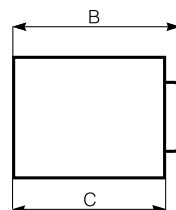

Dimensions (mm)

	A	B	C
100 / 4" LL	99	92	100
100 / 4" LL T	99	96.5	117
150 / 6" LL	155	110	
150 / 6" LL T	155	110	

Punto Four

- Axial fan with low power consumption and stylish front grille
- Wall installations only
- Butterfly backdraught shutter
- IPX4 Rated